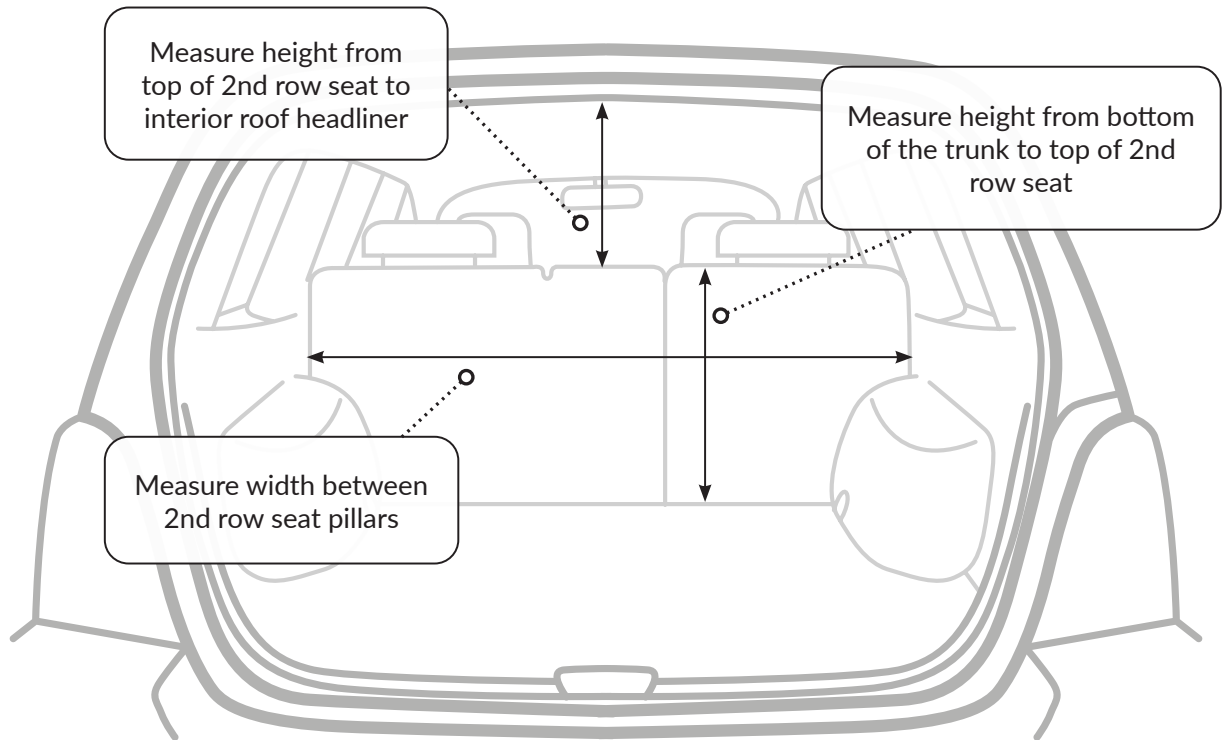

Sizing guide

SMALL		
MEASURE	MINIMUM	MAXIMUM
A	800 mm	1465 mm
B	235 mm	285 mm
C	435 mm	720 mm
D	670 mm	1005 mm

MEDIUM		
MEASURE	MINIMUM	MAXIMUM
A	800 mm	1465 mm
B	365 mm	415 mm
C	435 mm	720 mm
D	800 mm	1135 mm

LARGE		
MEASURE	MINIMUM	MAXIMUM
A	940 mm	1605 mm
B	365 mm	415 mm
C	580 mm	980 mm
D	945 mm	1395 mm